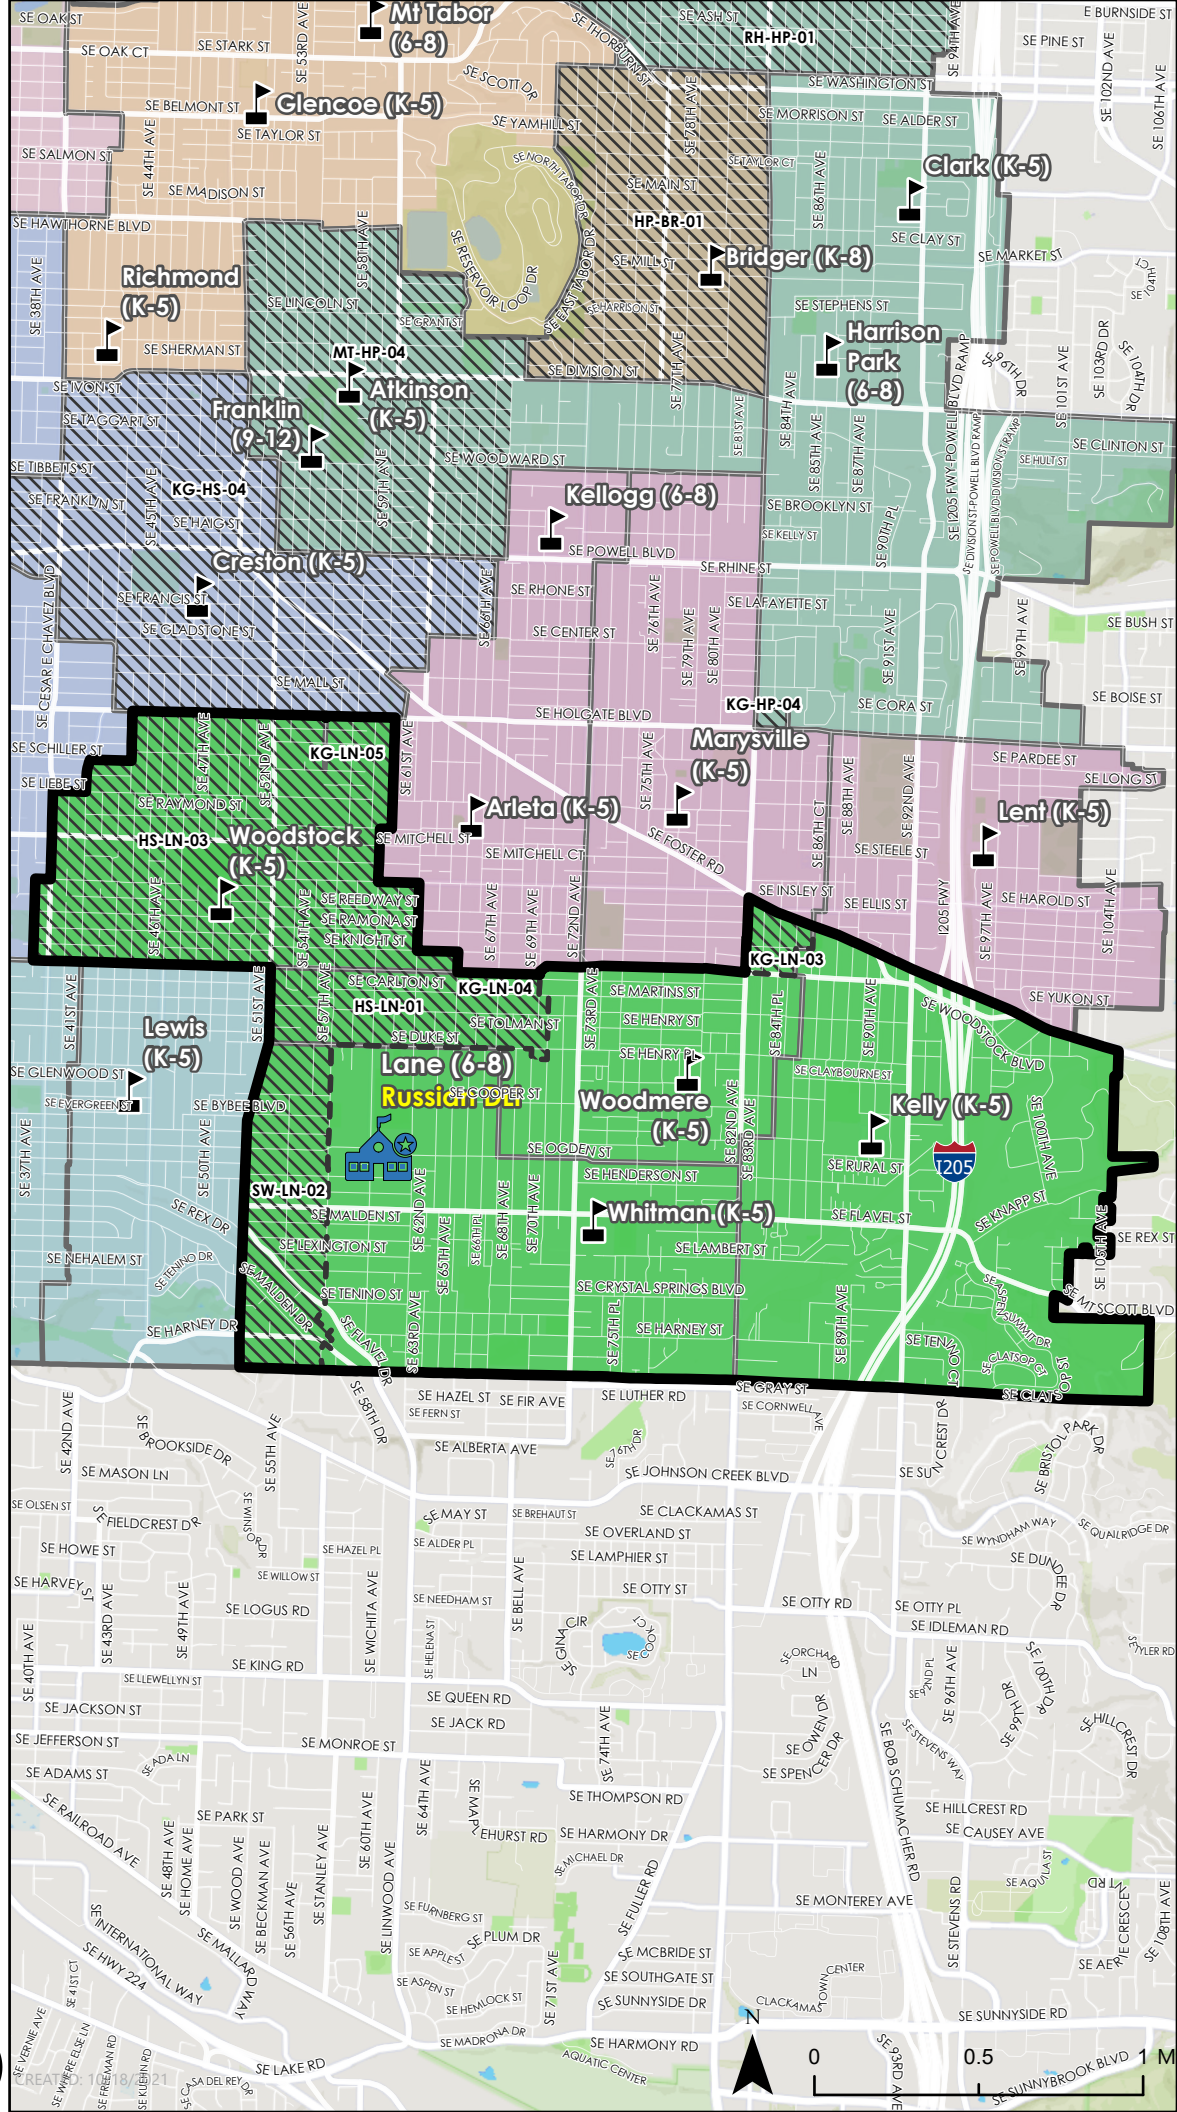

SOUTHEAST GUIDING COALITION PHASE 2

DRAFT PROPOSAL F3
Grade 6-8 Change Areas

LANE

Programs:

Neighborhood, Russian DLI

Legend

- This School's Location
- Other School Location
- This School's Attendance Area
- This School's Existing Attendance Area
- Change Area
- Elementary School Attendance Area

Middle School Attendance Area
Bridger
Harrison Park
Hosford
Kellogg
Lane
Mt Tabor
Roseway Heights
Sellwood
Sunnyside
Not Included in Study Area

Changes from Lane 6-8:

Change Code	Total N-hood Program Students	N-hood Program ELL Students	N-hood Program Black/ Native Students
HS-LN-03	60	0	1
KG-LN-03	9	1	1
KG-LN-04	1	0	0
KG-LN-05	9	0	0
SW-LN-02	32	0	3

Changes into Lane 6-8:

Change Code	Total N-hood Program Students	N-hood Program ELL Students	N-hood Program Black/ Native Students
HS-LN-01	22	0	4
HS-LN-03	60	0	1
KG-LN-03	9	1	1
KG-LN-04	1	0	0
KG-LN-05	9	0	0
SW-LN-02	32	0	3